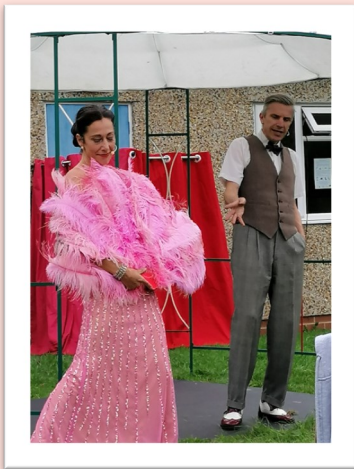

CELEBRATING
Age Wiltshire

The Mary Lou Revue
In the garden at Arundells
Tuesday 12th July 2.30pm

Enjoy an afternoon of vintage song and dance which will take place in a marquee in the beautiful gardens of *Arundells* in Salisbury cathedral close! Tea and cake will be served after the show.